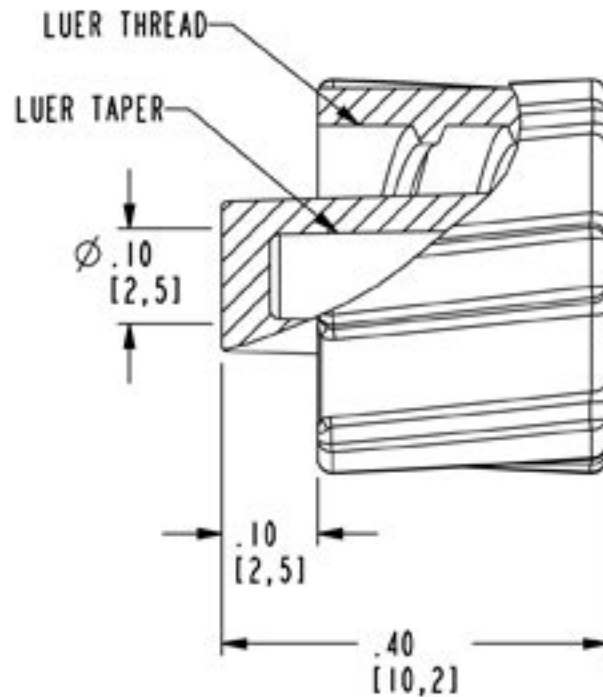

DWG NO: LPLUG-CUST

NOTES:

MATERIAL: POLYPROPYLENE
FDA 21 CFR 177.1500
RoHS COMPLIANT
ANIMAL FREE
USP CLASS VI
COLOR: NATURAL

CPC 1 800 444 2474 cpcworldwide.com		
PROJECT 7362	MALE LUER INTEGRAL LOCK RING PLUG (CUSTOMER DRAWING)	
DWG BY: KRN	DATE: 07/01/09	CHKD BY:
MATL/FIN: SEE NOTE <input type="checkbox"/>		DWG NO: LPLUG-CUST