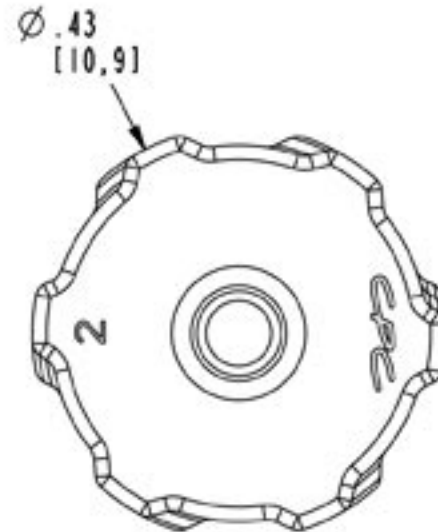

DWG NO: LPLUG-CUST

NOTES:

MATERIAL: POLYPROPYLENE
FDA 21 CFR 177.1500
RoHS COMPLIANT
ANIMAL FREE
USP CLASS VI
COLOR: NATURAL

CPC 1 800 444 2474 cpcworldwide.com		
PROJECT 7362	MALE LUER INTEGRAL LOCK RING PLUG (CUSTOMER DRAWING)	
DWG BY: KRN	DATE: 07/01/09	CHKD BY:
MATL/FIN: SEE NOTE <input type="checkbox"/>		DWG NO: LPLUG-CUST